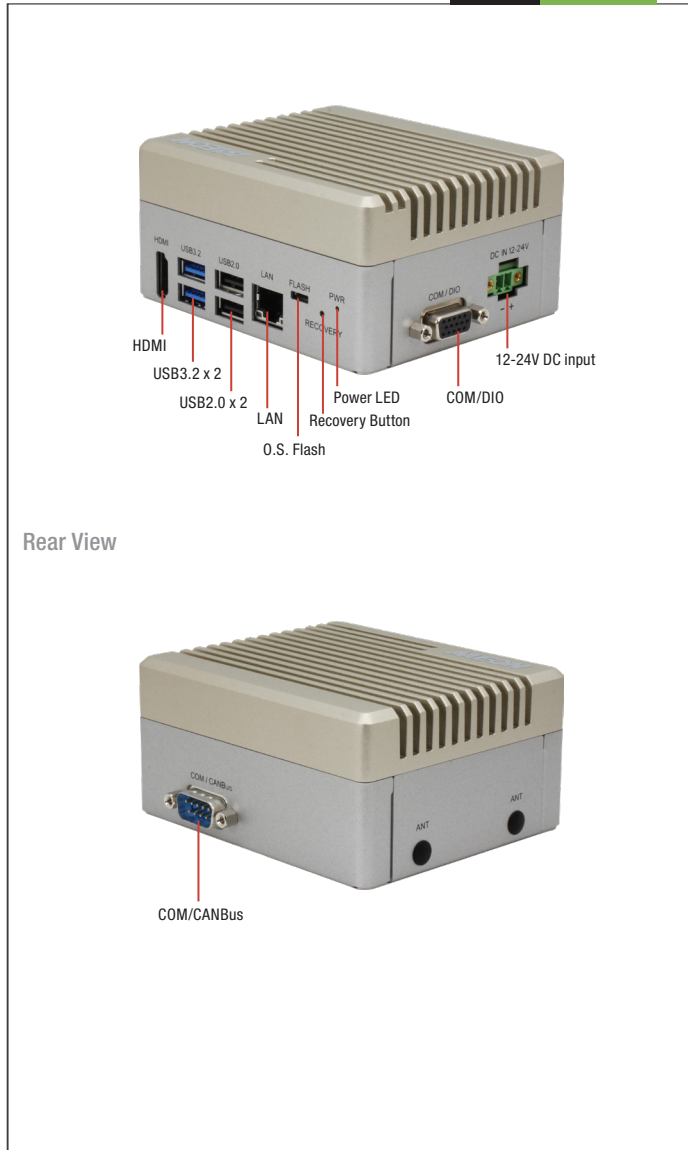

# BOXER-8651AI

AI@Edge Compact Fanless Embedded AI System with NVIDIA® Jetson Orin NX

Front View

## Features

- NVIDIA® Jetson Orin NX
- Expansion: M.2 2230 E-Key x 1, M.2 3052 B-Key x 1
- USB 3.2 Gen 2 (Type-A) x 2 & USB 2.0 (Type-A) x 2
- COM, DIO, CANBus
- Operating Temperature: -5°F ~ 131°F (-15°C ~ 55°C)

## Specifications

System	
AI Accelerator	NVIDIA® Jetson Orin NX
CPU	6-core Arm® Cortex®-A78AE ARMv8.2 64-bit CPU
System Memory	8GB LPDDR5
Storage Device	M.2 3052 B-Key x 1 for M.2 2242 B+M Key SSD (Default Storage) M.2 2230 E-Key x 1 (Optional)
Display Interface	HDMI 2.1 (Type-A) x 1
Ethernet	RJ-45 x 1 for GbE LAN
I/O	USB 3.2 Gen 2 (Type-A) x 2 USB 2.0 (Type-A) x 2 DB-9 for RS-232 (Rx/Tx/CTS/RTS)/485 x 1 and CANBus FD x 1 DB-15 for RS-232 (Rx/Tx)/422/485 x 1 and DIO x 8 Micro USB x 1 for OS Flash Recovery Button x 1 Antenna x 2
Expansion	M.2 3042/3052 B Key x 1 (4G/5G/M.2 2242 B+M Key storage) M.2 2230 E Key x 1 (Wifi/BT/Storage) SIM Slot x 1
Indicator	Power LED x 1
OS Support	Linux (NVIDIA Jetpack™ 5.0 up)
Power Supply	
Power Requirement	12V~24V DC in with 2 pins terminal block x 1
Mechanical	
Mounting	Wallmount
Dimensions (W x D x H)	4.13" x 3.54" x 2.05" (105mm x 90mm x 52mm), w/o bracket
Gross Weight	2.4 lb. (1.1Kg)
Net Weight	1.58 lb. (0.7Kg)
Environmental	
Operating Temperature	-5°F ~ 131°F (-15°C ~ 55°C), according to IEC60068-2 with 0.5 m/s AirFlow
Storage Temperature	-40°F ~ 185°F (-40°C ~ 85°C)
Storage Humidity	5% ~ 95% @ 40C, non-condensing
Anti-Vibration	3.5Grms / 5~500Hz / Operation
Anti-Shock	50G peak acceleration
Certification	CE/FCC class A

## Ordering Information

PART NUMBER	AI SOLUTION	LAN	USB	RS-232/422/485	CANBUS	DIO	STORAGE	DISPLAY	MOUNTING	POWER	OPERATION SYSTEM
BOXER-8651AI-JP511N-A1-1010	NVIDIA® Jetson Orin NX	1	3.2 Gen 2 x 2, 2.0 x 2	2	1	8	M.2 3052 B-Key x 1 for M.2 2242 B+M Key SSD (Default: 128GB) M.2 2230 E-Key x 1 (Optional)	HDMI x 1	Wall mount	12 ~ 24VDC w/ 2 pin terminal block	Linux (NVIDIA Jetpack™ 5.0 or above)