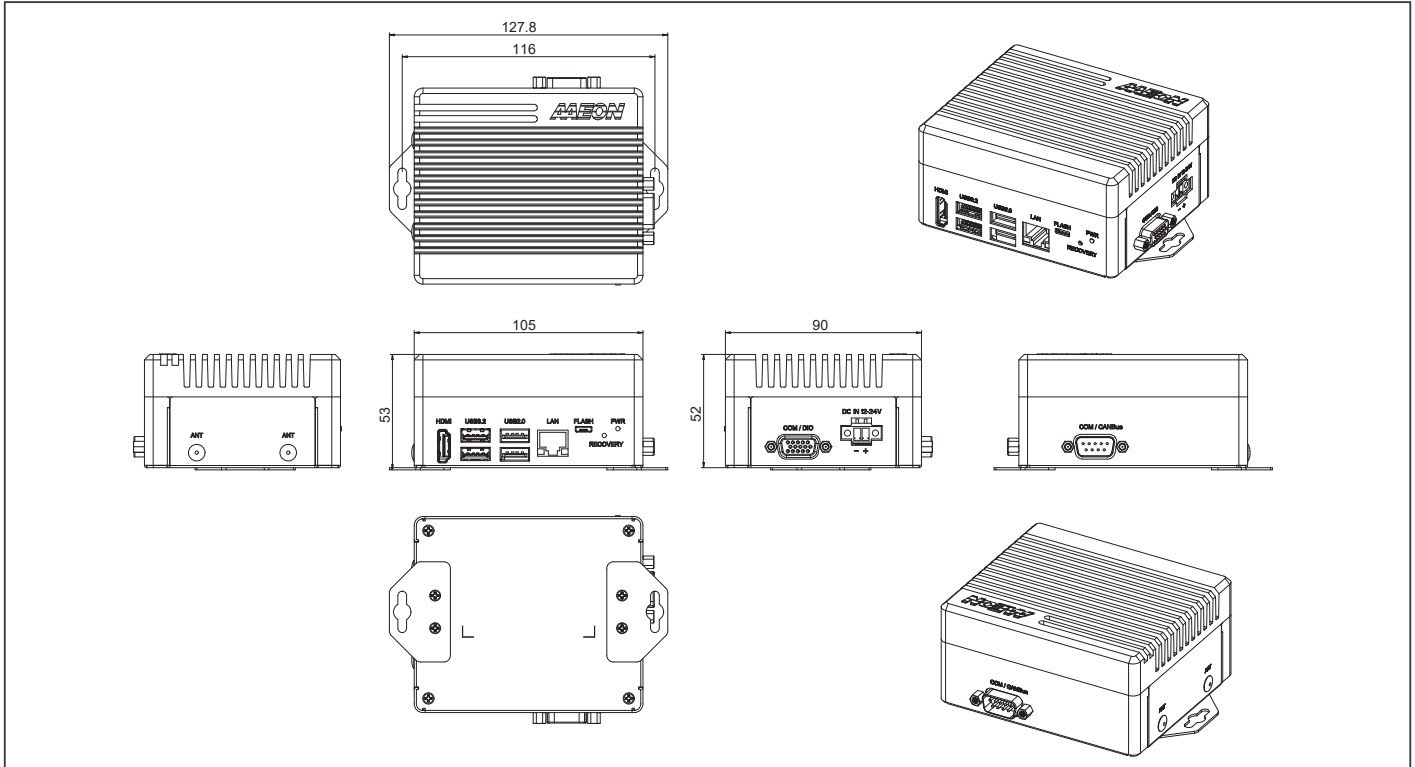

## Features

- NVIDIA® Jetson Orin NX
- Expansion: M.2 2230 E-Key x 1, M.2 3052 B-Key x 1
- USB 3.2 Gen 2 (Type-A) x 2 & USB 2.0 (Type-A) x 2
- COM, DIO, CANBus
- Operating Temperature: -5°F ~ 131°F (-15°C ~ 55°C)

## Specifications

System	
AI Accelerator	NVIDIA® Jetson Orin NX
CPU	6-core Arm® Cortex®-A78AE ARMv8.2 64-bit CPU
System Memory	8GB LPDDR5
Storage Device	M.2 3052 B-Key x 1 for M.2 2242 B+M Key SSD (Default Storage) M.2 2230 E-Key x 1 (Optional)
Display Interface	HDMI 2.1 (Type-A) x 1
Ethernet	RJ-45 x 1 for GbE LAN
I/O	USB 3.2 Gen 2 (Type-A) x 2 USB 2.0 (Type-A) x 2 DB-9 for RS-232 (Rx/Tx/CTS/RTS)/485 x 1 and CANBus FD x 1 DB-15 for RS-232 (Rx/Tx)/422/485 x 1 and DIO x 8 Micro USB x 1 for OS Flash Recovery Button x 1 Antenna x 2
Expansion	M.2 3042/3052 B Key x 1 (4G/5G/M.2 2242 B+M Key storage) M.2 2230 E Key x 1 (Wifi/BT/Storage) SIM Slot x 1
Indicator	Power LED x 1
OS Support	Linux (NVIDIA Jetpack™ 5.0 up)
Power Supply	
Power Requirement	12V~24V DC in with 2 pins terminal block x 1
Mechanical	
Mounting	Wallmount
Dimensions (W x D x H)	4.13" x 3.54" x 2.05" (105mm x 90mm x 52mm), w/o bracket
Gross Weight	2.4 lb. (1.1Kg)
Net Weight	1.58 lb. (0.7Kg)
Environmental	
Operating Temperature	-5°F ~ 131°F (-15°C ~ 55°C), according to IEC60068-2 with 0.5 m/s AirFlow
Storage Temperature	-40°F ~ 185°F (-40°C ~ 85°C)
Storage Humidity	5% ~ 95% @ 40C, non-condensing
Anti-Vibration	3.5Grms / 5~500Hz / Operation
Anti-Shock	50G peak acceleration
Certification	CE/FCC class A

## Dimension

Unit: mm